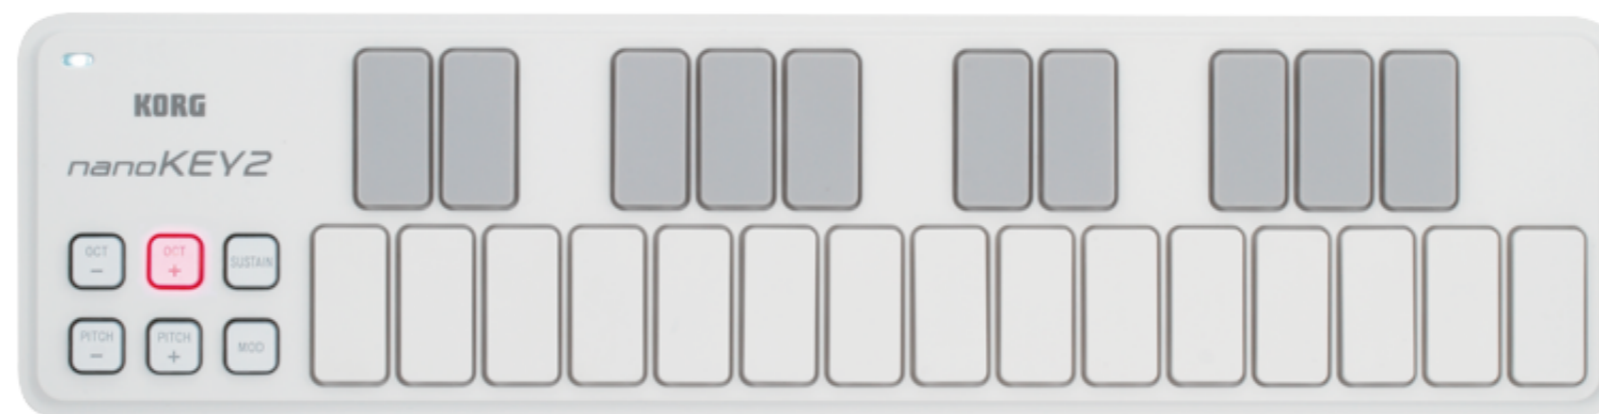

0-WEB.ru

[Nanopad2 Drivers For Mac](#)

[Nanopad2 Drivers For Mac](#)

0-WEB.ru

The nanoKEY2 is equipped with 25 velocity-sensing keys and an advanced design for reliable recording.. SOFTWARE LICENSING AGREEMENTPLEASE Go through THIS CAREFULLY BEFORE YOU Open up THE Storage PACKAGE.. For entering drum parts, the nanoPAD2 is the top choice It boasts 16 responsive pads and an X-Y touchpad, just as on the Kaossilator Pro.. Mac The “KORG KONTROL Editor” folder is located in the “Applications” folder.

AppleCare+ for Mac Buy AppleCare+ within the first 60 days of purchasing your new Mac.. Chase thief escaping on the road, and shoot down armed robbers in the new city In this simulator game you will play in multiple challenging police adventures and sweep the crime from the city.